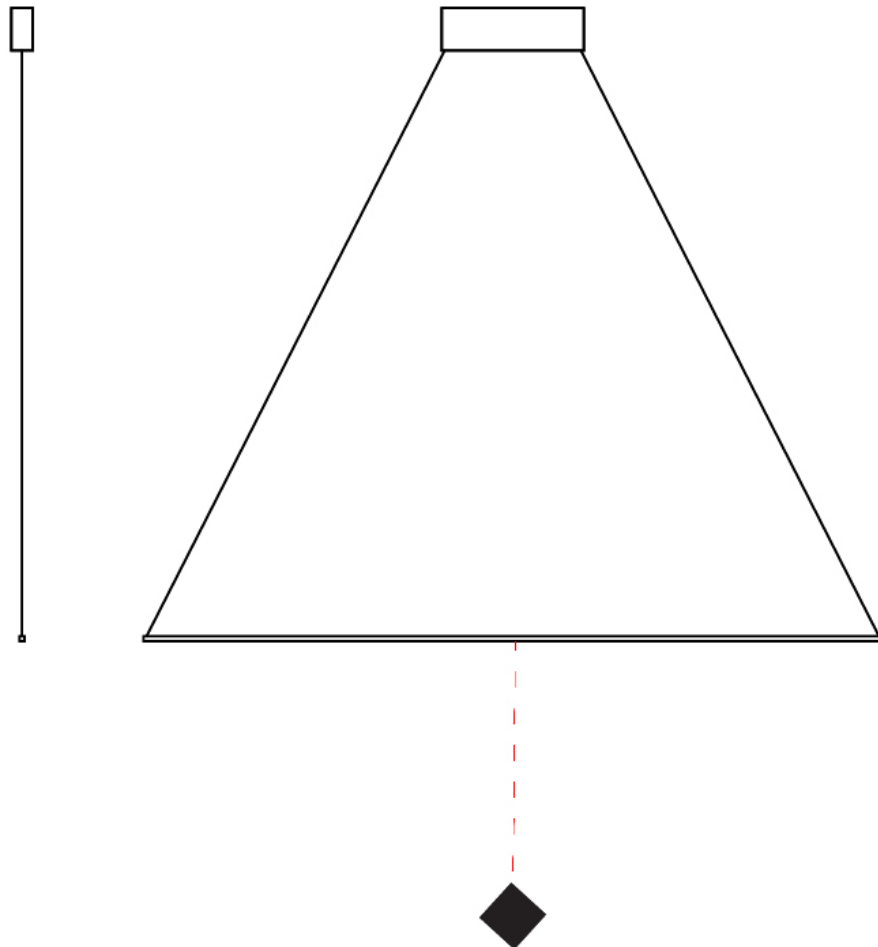

SPILO HORIZONTAL SUSPENSION

D42050-

PROJECT	_____
TYPE	_____
SPECIFIER	_____
QUANTITY	_____
DATE	_____

D