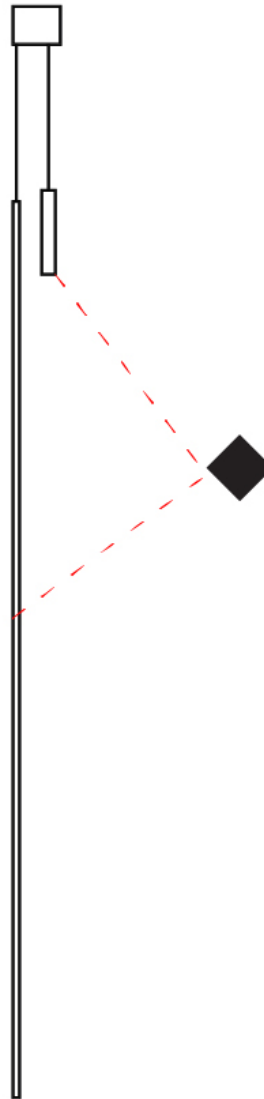

SPILLO VERTICAL SUSPENSION

D42051-

PROJECT

TYPE

SPECIFIER

QUANTITY

DATE

D