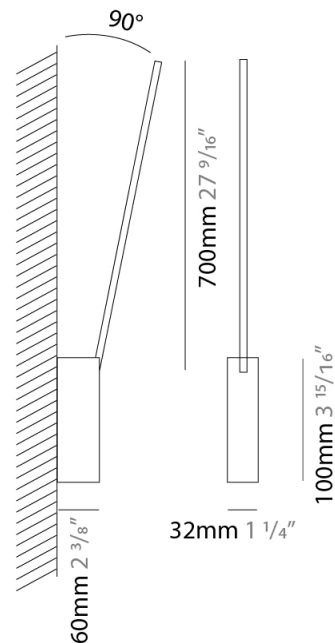

PROJECT	
TYPE	
SPECIFIER	
QUANTITY	
DATE	

SPILLO 1 ROD SURFACE

D42036- -

base number
Color   Temperature   Finish   Options

1. To build a product code in our configurator select the specify button on the base model # product page
2. To build a manual product code on this datasheet choose from the options listed below in blue font and add the suffix to the base model #

GENERAL

Series: Spillo
Subseries: Spillo 1 Rod
Brand: Icone
Division: Design
Mounting Type: Surface
Mounting Location: Wall
Subcategory: Ambient

PHYSICAL

Shape: Rectangle
Width (mm): 32
Width (in): 1 ¼
Height (mm): 700
Height (in): 27 9/16
Extension (mm): 660
Extension (in): 26
Light Distribution: Direct / Indirect
Fixture Finish: WHI / WHC / BLK / BGD
Fixture Material: Brass

ELECTRICAL

Lamp Type: LED
Total Output Wattage (W): 7.92
Dimming: 0-10V Dimming
Driver Included: Yes
Driver Location: Integrated
Driver Type: Constant Voltage - 120Vac - non-dimming
Driver Class: Class 2
Input Voltage (V): 120 - 277
Output Voltage (V): 12
Upon Request: (Not included - see components) Remote: 0-10Vdc dimming / 277Vac

LED

Color Temperature (°K): 2700 / 3000
Nominal Lumen (lm): 660
CRI: >90 CRI
Lamp Life (hrs): 50000

OPTICAL

Adjustability: Tilt 90°

RATINGS AND CERTIFICATIONS

Certified By: Certified for North American Standards
IP rating: IP20