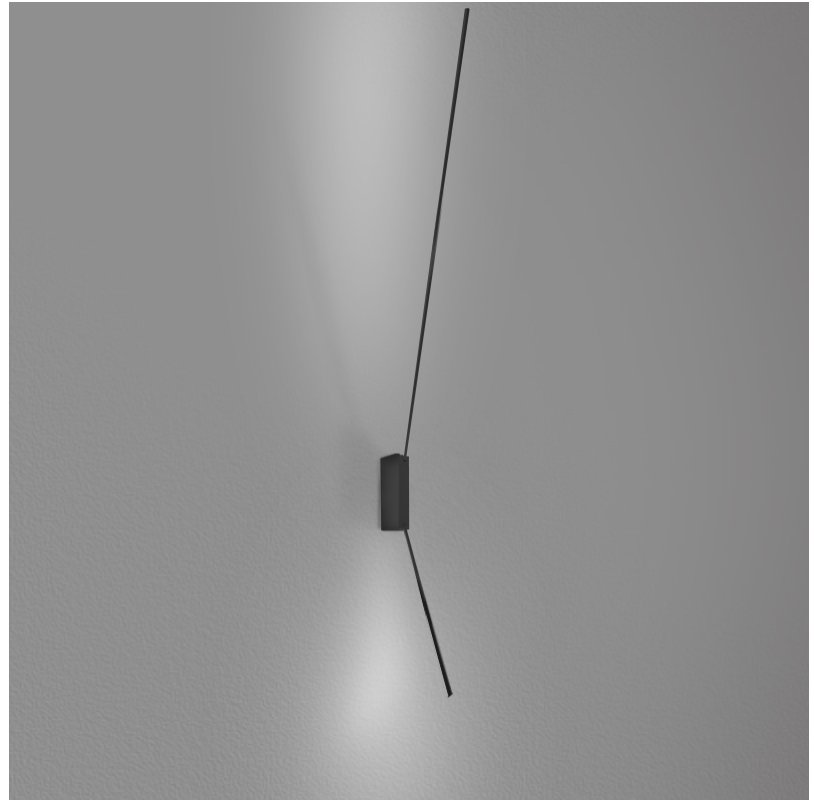

SPILLO 2 ROD SURFACE

D42047- -

base number
Color   Finish
Temperature   Options

1. To build a product code in our configurator select the specify button on the base model # product page
2. To build a manual product code on this datasheet choose from the options listed below in blue font and add the suffix to the base model #

GENERAL

Series: Spillo
Subseries: Spillo 2 Rod
Brand: Icone
Division: Design
Mounting Type: Surface
Mounting Location: Wall
Subcategory: Ambient

PHYSICAL

Shape: Rectangle
Width (mm): 32
Width (in): 1 1/4
Height (mm): 1390
Height (in): 54 3/4
Extension (mm): 860
Extension (in): 33 7/8
Light Distribution: Direct / Indirect
Fixture Finish: WHI / WHC / BLK / BGD
Fixture Material: Brass

ELECTRICAL

Lamp Type: LED
Total Output Wattage (W): 15.36
Dimming: 0-10V Dimming
Driver Included: Yes
Driver Location: Integrated
Driver Type: Constant Current - 120Vac - non-dimming
Driver Class: Class 2
Input Voltage (V): 120 - 277
Output Voltage (V): 12
Upon Request: (Not included - see components) Remote: 0-10Vdc dimming / 277Vac

LED

Color Temperature (°K): 2700 / 3000
Nominal Lumen (lm): 1320
CRI: >90 CRI
Lamp Life (hrs): 50000

OPTICAL

Adjustability: Tilt 90°

RATINGS AND CERTIFICATIONS

Certified By: Certified for North American Standards
IP rating: IP20

PROJECT	_____
TYPE	_____
SPECIFIER	_____
QUANTITY	_____
DATE	_____