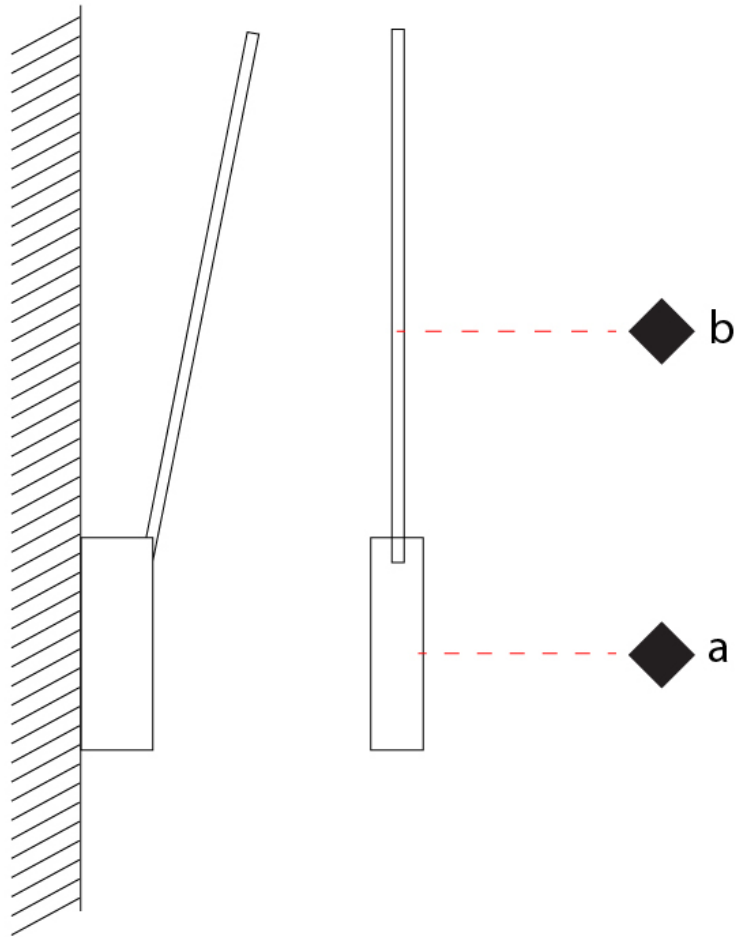

### PHYSICAL

Shape: Rectangle  
 Width (mm): 32  
 Width (in): 1 ¼  
 Height (mm): 700  
 Height (in): 27 9/16  
 Extension (mm): 660  
 Extension (in): 26  
 Light Distribution: Direct / Indirect  
 Fixture Finish: WHI / WHC / BLK / BGD  
 Fixture Material: Brass

## SPILLO 1 ROD SURFACE

D42036-

PROJECT \_\_\_\_\_

TYPE \_\_\_\_\_

SPECIFIER \_\_\_\_\_

QUANTITY \_\_\_\_\_

DATE \_\_\_\_\_

D

### PHYSICAL

Shape: Rectangle  
 Width (mm): 32  
 Width (in): 1 1/4  
 Height (mm): 1390  
 Height (in): 54 3/4  
 Extension (mm): 860  
 Extension (in): 33 7/8  
 Light Distribution: Direct / Indirect  
 Fixture Finish: WHI / WHC / BLK / BGD  
 Fixture Material: Brass