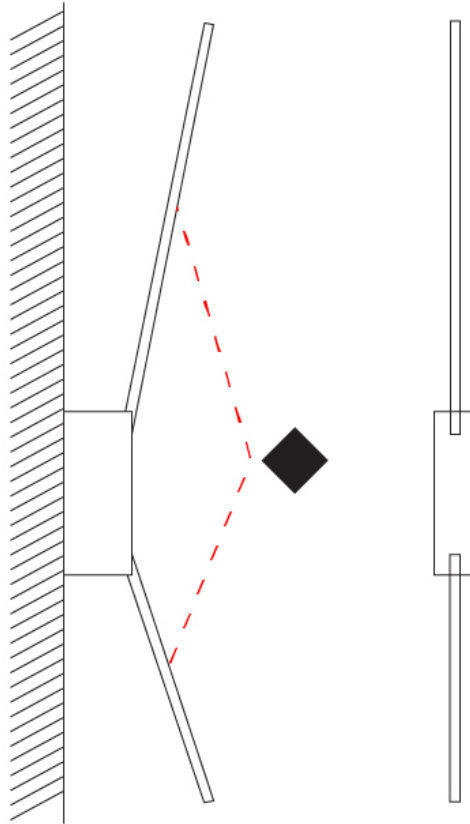

## SPILO 2 ROD SURFACE

D42047-

PROJECT \_\_\_\_\_

TYPE \_\_\_\_\_

SPECIFIER \_\_\_\_\_

QUANTITY \_\_\_\_\_

DATE \_\_\_\_\_

D