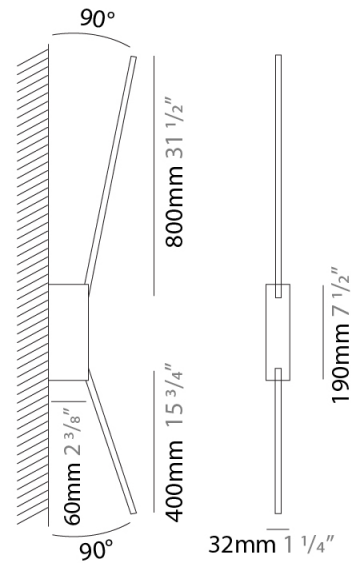

SPILLO 2 ROD SURFACE

D42047- -

base number
Color   Finish
Temperature   Options

1. To build a product code in our configurator select the specify button on the base model # product page
2. To build a manual product code on this datasheet choose from the options listed below in blue font and add the suffix to the base model #

GENERAL

Series: Spillo
Subseries: Spillo 2 Rod
Brand: Icone
Division: Design
Mounting Type: Surface
Mounting Location: Wall
Subcategory: Ambient

PHYSICAL

Shape: Rectangle
Width (mm): 32
Width (in): 1 1/4
Height (mm): 1390
Height (in): 54 3/4
Extension (mm): 860
Extension (in): 33 7/8
Light Distribution: Direct / Indirect
Fixture Finish: WHI / WHC / BLK / BGD
Fixture Material: Brass

ELECTRICAL

Lamp Type: LED
Total Output Wattage (W): 15.36
Dimming: 0-10V Dimming
Driver Included: Yes
Driver Location: Integrated
Driver Type: Constant Current - 120Vac - non-dimming
Driver Class: Class 2
Input Voltage (V): 120 - 277
Output Voltage (V): 12
Upon Request: (Not included - see components) Remote: 0-10Vdc dimming / 277Vac

LED

Color Temperature (°K): 2700 / 3000
Nominal Lumen (lm): 1320
CRI: >90 CRI
Lamp Life (hrs): 50000

OPTICAL

Adjustability: Tilt 90°

RATINGS AND CERTIFICATIONS

Certified By: Certified for North American Standards
IP rating: IP20

PROJECT	_____
TYPE	_____
SPECIFIER	_____
QUANTITY	_____
DATE	_____