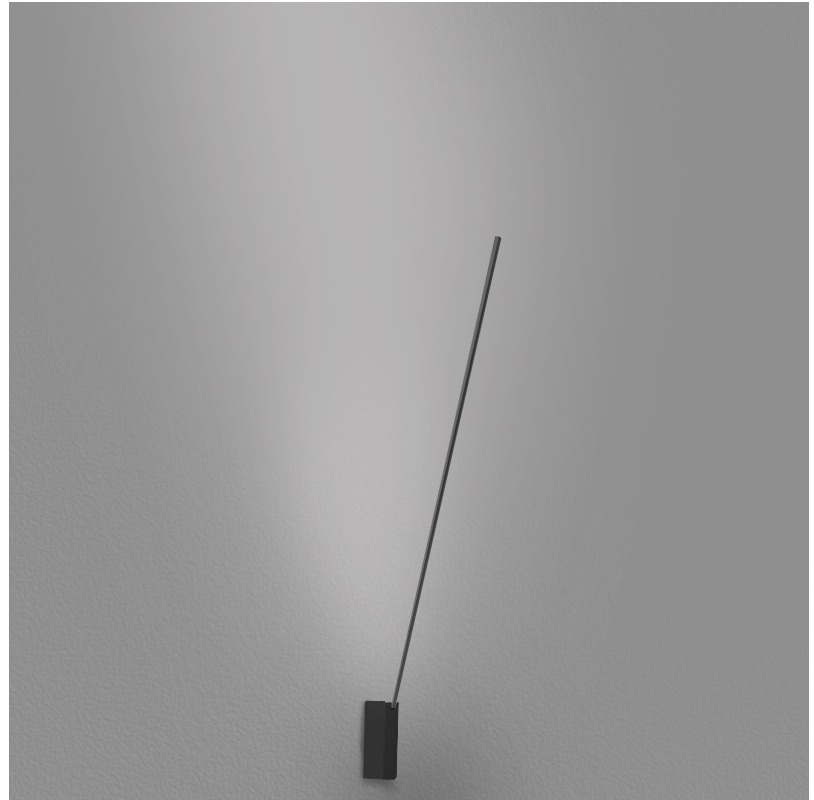

PROJECT	
TYPE	
SPECIFIER	
QUANTITY	
DATE	

SPILLO 1 ROD SURFACE

D42036- -

base number
Color   Temperature   Finish   Options

1. To build a product code in our configurator select the specify button on the base model # product page
2. To build a manual product code on this datasheet choose from the options listed below in blue font and add the suffix to the base model #

GENERAL

Series: Spillo
Subseries: Spillo 1 Rod
Brand: Icone
Division: Design
Mounting Type: Surface
Mounting Location: Wall
Subcategory: Ambient

PHYSICAL

Shape: Rectangle
Width (mm): 32
Width (in): 1 ¼
Height (mm): 700
Height (in): 27 9/16
Extension (mm): 660
Extension (in): 26
Light Distribution: Direct / Indirect
Fixture Finish: WHI / WHC / BLK / BGD
Fixture Material: Brass

ELECTRICAL

Lamp Type: LED
Total Output Wattage (W): 7.92
Dimming: 0-10V Dimming
Driver Included: Yes
Driver Location: Integrated
Driver Type: Constant Voltage - 120Vac - non-dimming
Driver Class: Class 2
Input Voltage (V): 120 - 277
Output Voltage (V): 12
Upon Request: (Not included - see components) Remote: 0-10Vdc dimming / 277Vac

LED

Color Temperature (°K): 2700 / 3000
Nominal Lumen (lm): 660
CRI: >90 CRI
Lamp Life (hrs): 50000

OPTICAL

Adjustability: Tilt 90°

RATINGS AND CERTIFICATIONS

Certified By: Certified for North American Standards
IP rating: IP20