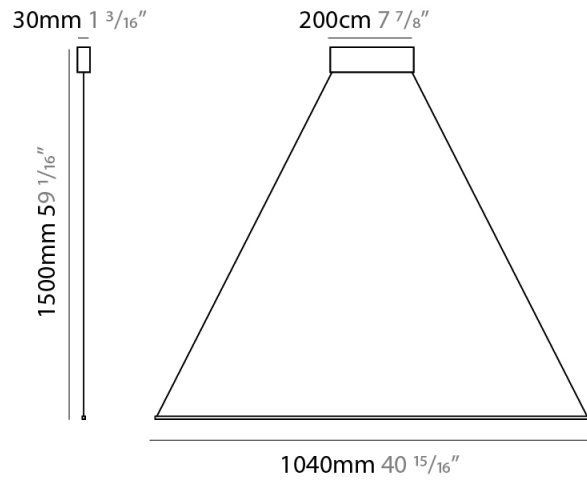

PROJECT
TYPE
SPECIFIER
QUANTITY
DATE

SPILLO HORIZONTAL SUSPENSION

D42050- -
base number   Color   Finish
                         Temperature   Options

1. To build a product code in our configurator select the specify button on the base model # product page
2. To build a manual product code on this datasheet choose from the options listed below in blue font and add the suffix to the base model #

GENERAL

Series: Spillo
Subseries: Spillo Horizontal
Brand: Icone
Division: Design
Mounting Type: Suspension
Mounting Location: Ceiling
Subcategory: Ambient

PHYSICAL

Shape: Abstract
Width (mm): 1040
Width (in): 40 ¹⁵/₁₆
Height (mm): 1500
Height (in): 59 ¹/₁₆
Light Distribution: Direct
Fixture Finish: WHI / CHR / BGD
Fixture Material: Brass

ELECTRICAL

Lamp Type: LED
Total Output Wattage (W): 13.20
Dimming: 0-10V Dimming
Driver Included: Yes
Driver Location: Integrated
Driver Type: Constant Current - 120Vac - non-dimming
Driver Class: Class 2
Input Voltage (V): 120 - 277
Output Voltage (V): 12
Upon Request: (Not included - see components) Remote: 0-10Vdc dimming / 277Vac

LED

Color Temperature (°K): 2700 / 3000
Nominal Lumen (lm): 1100
CRI: >90 CRI
Lamp Life (hrs): 50000

OPTICAL

RATINGS AND CERTIFICATIONS

Certified By: Certified for North American Standards
IP rating: IP20